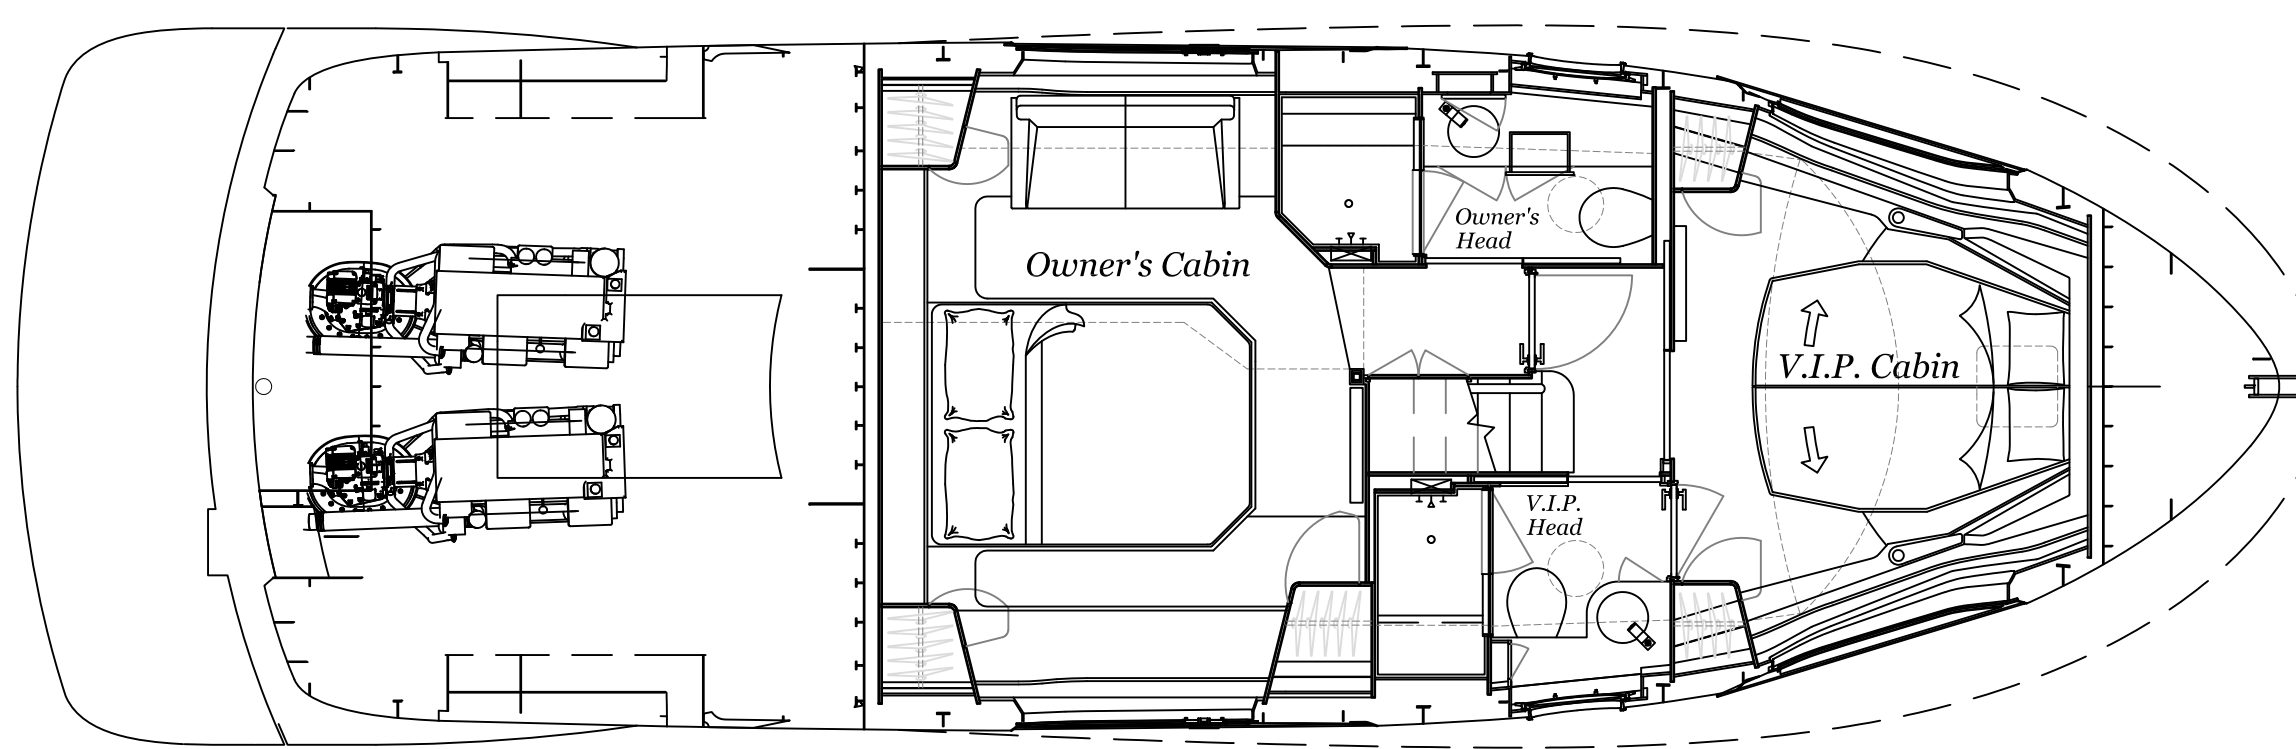

BURGER 48 CRUISER  
LOA: 48'-08" DWL: 41'-03" BEAM: 15'-2" DRAFT: 3'-9"

SCALE: 1/4" = 1'-0" HULL 512