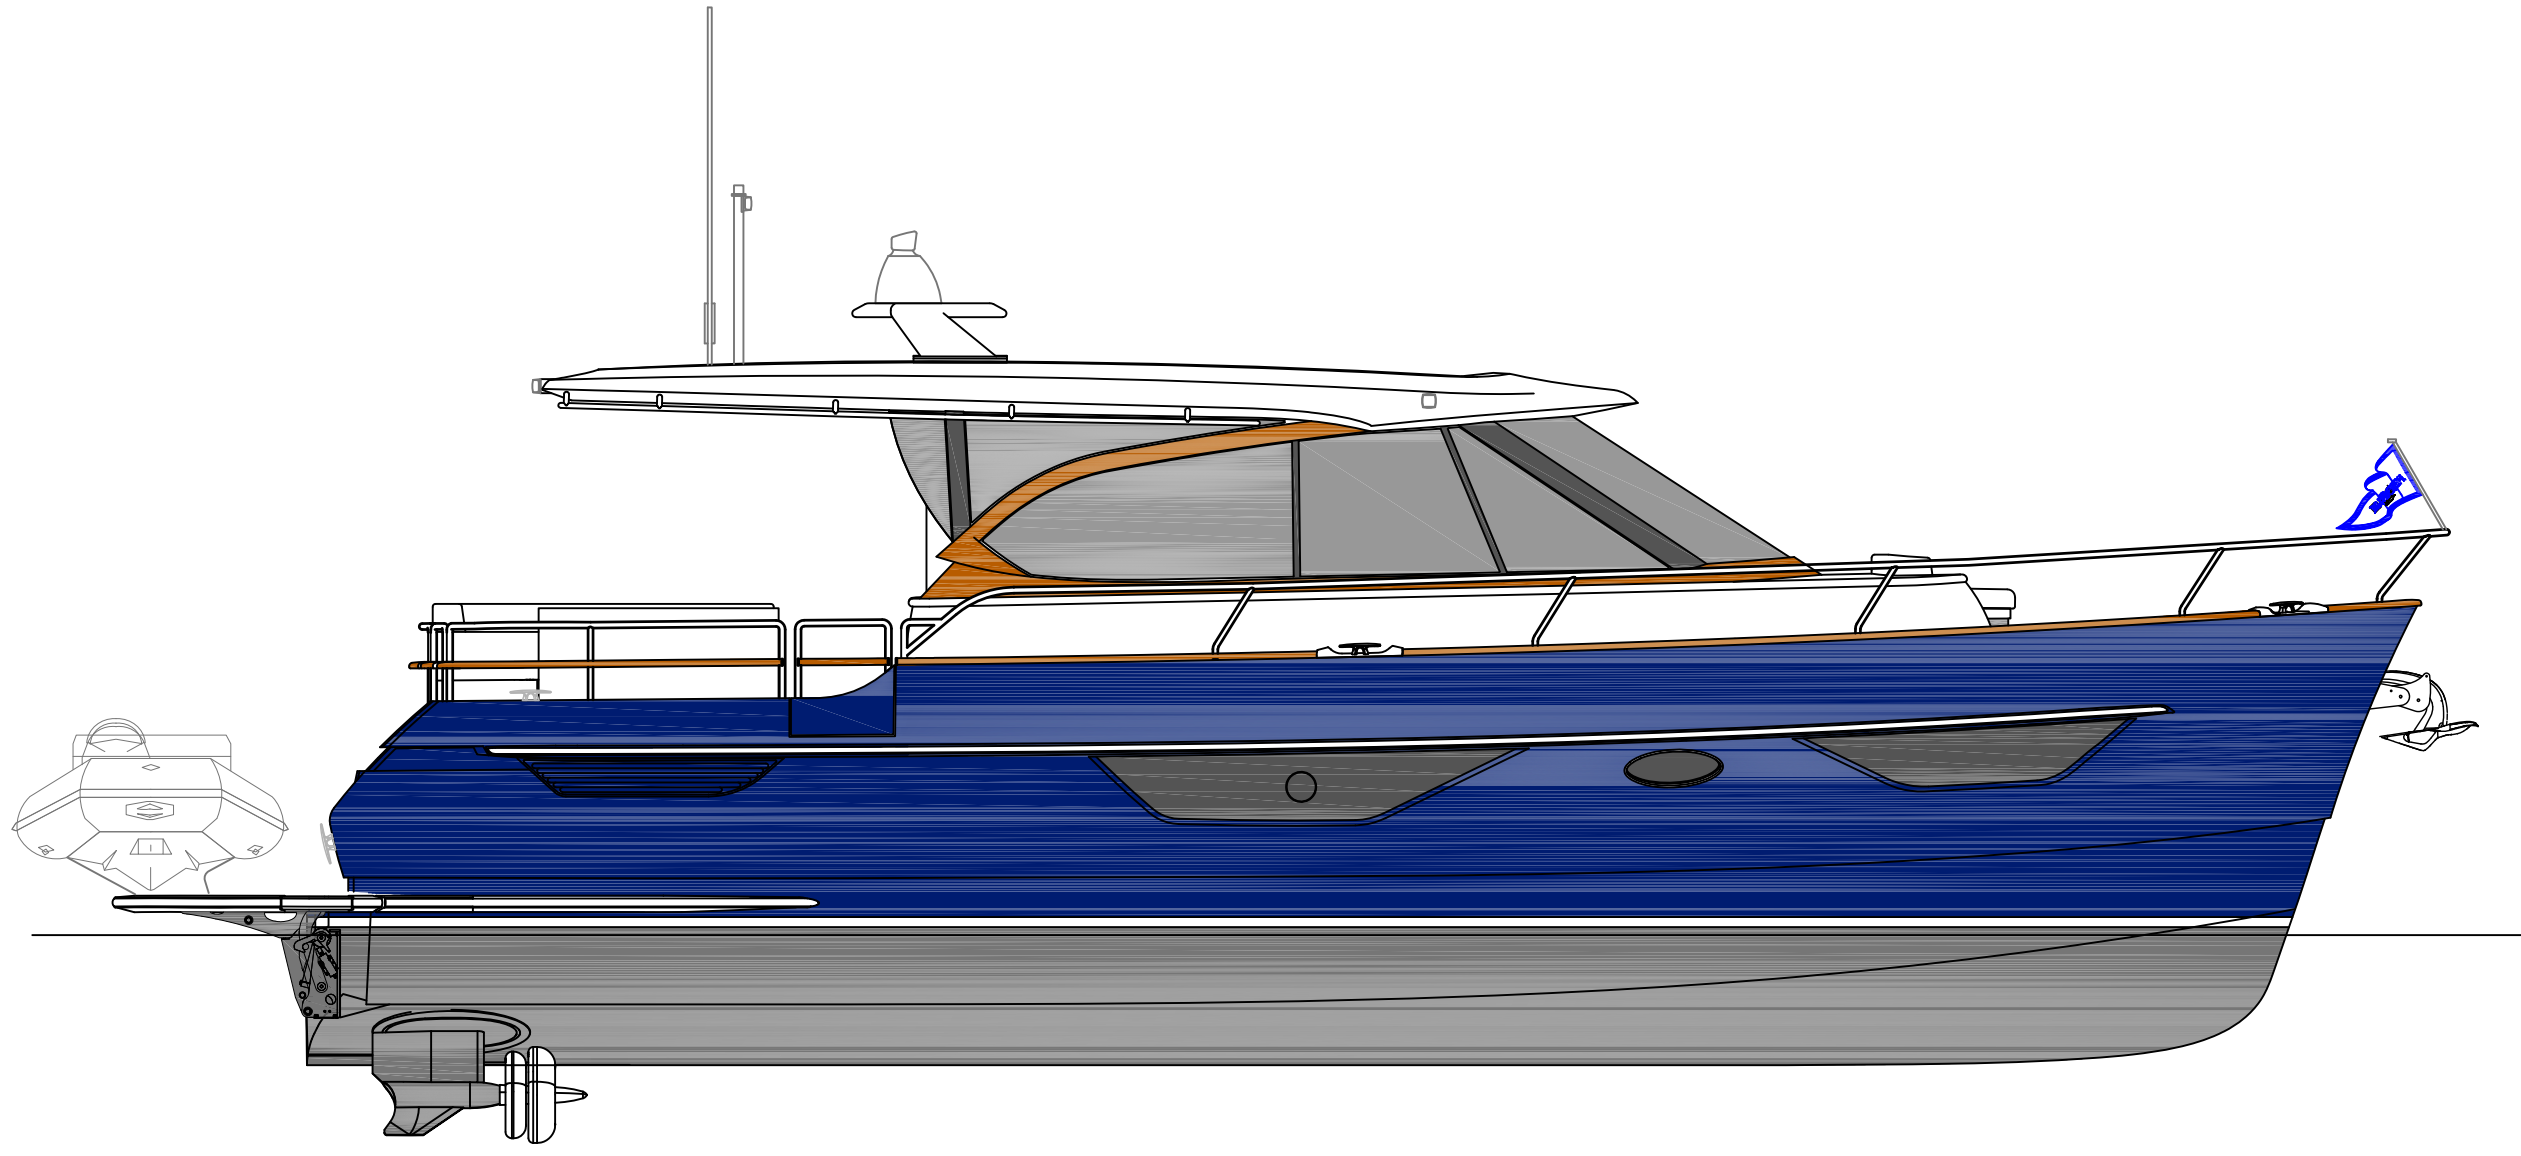

BURGER 48 CRUISER  
LOA: 48'-08" DWL: 41'-03" BEAM: 15'-2" DRAFT: 3'-9"

SCALE: 1/4" = 1'-0" HULL 512