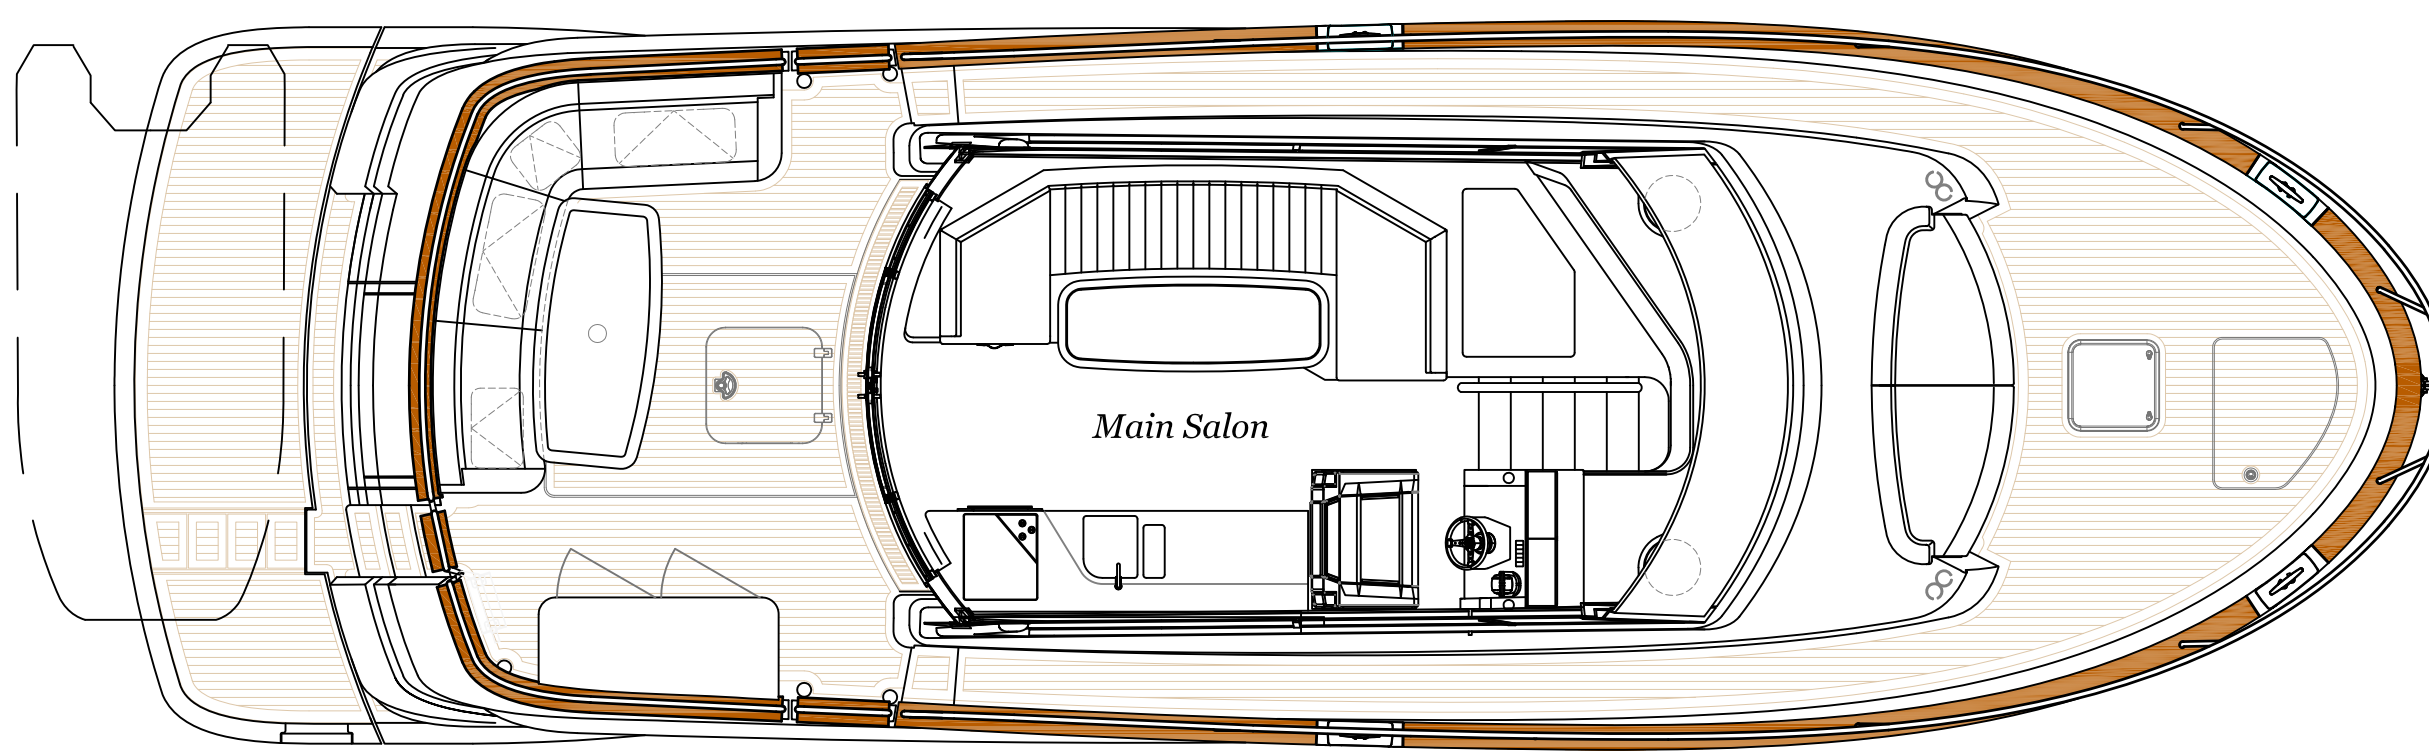

BURGER 48 CRUISER  
LOA: 48'-08" DWL: 41'-03" BEAM: 15'-2" DRAFT: 3'-9"

SCALE: 1/4" = 1'-0" HULL 512